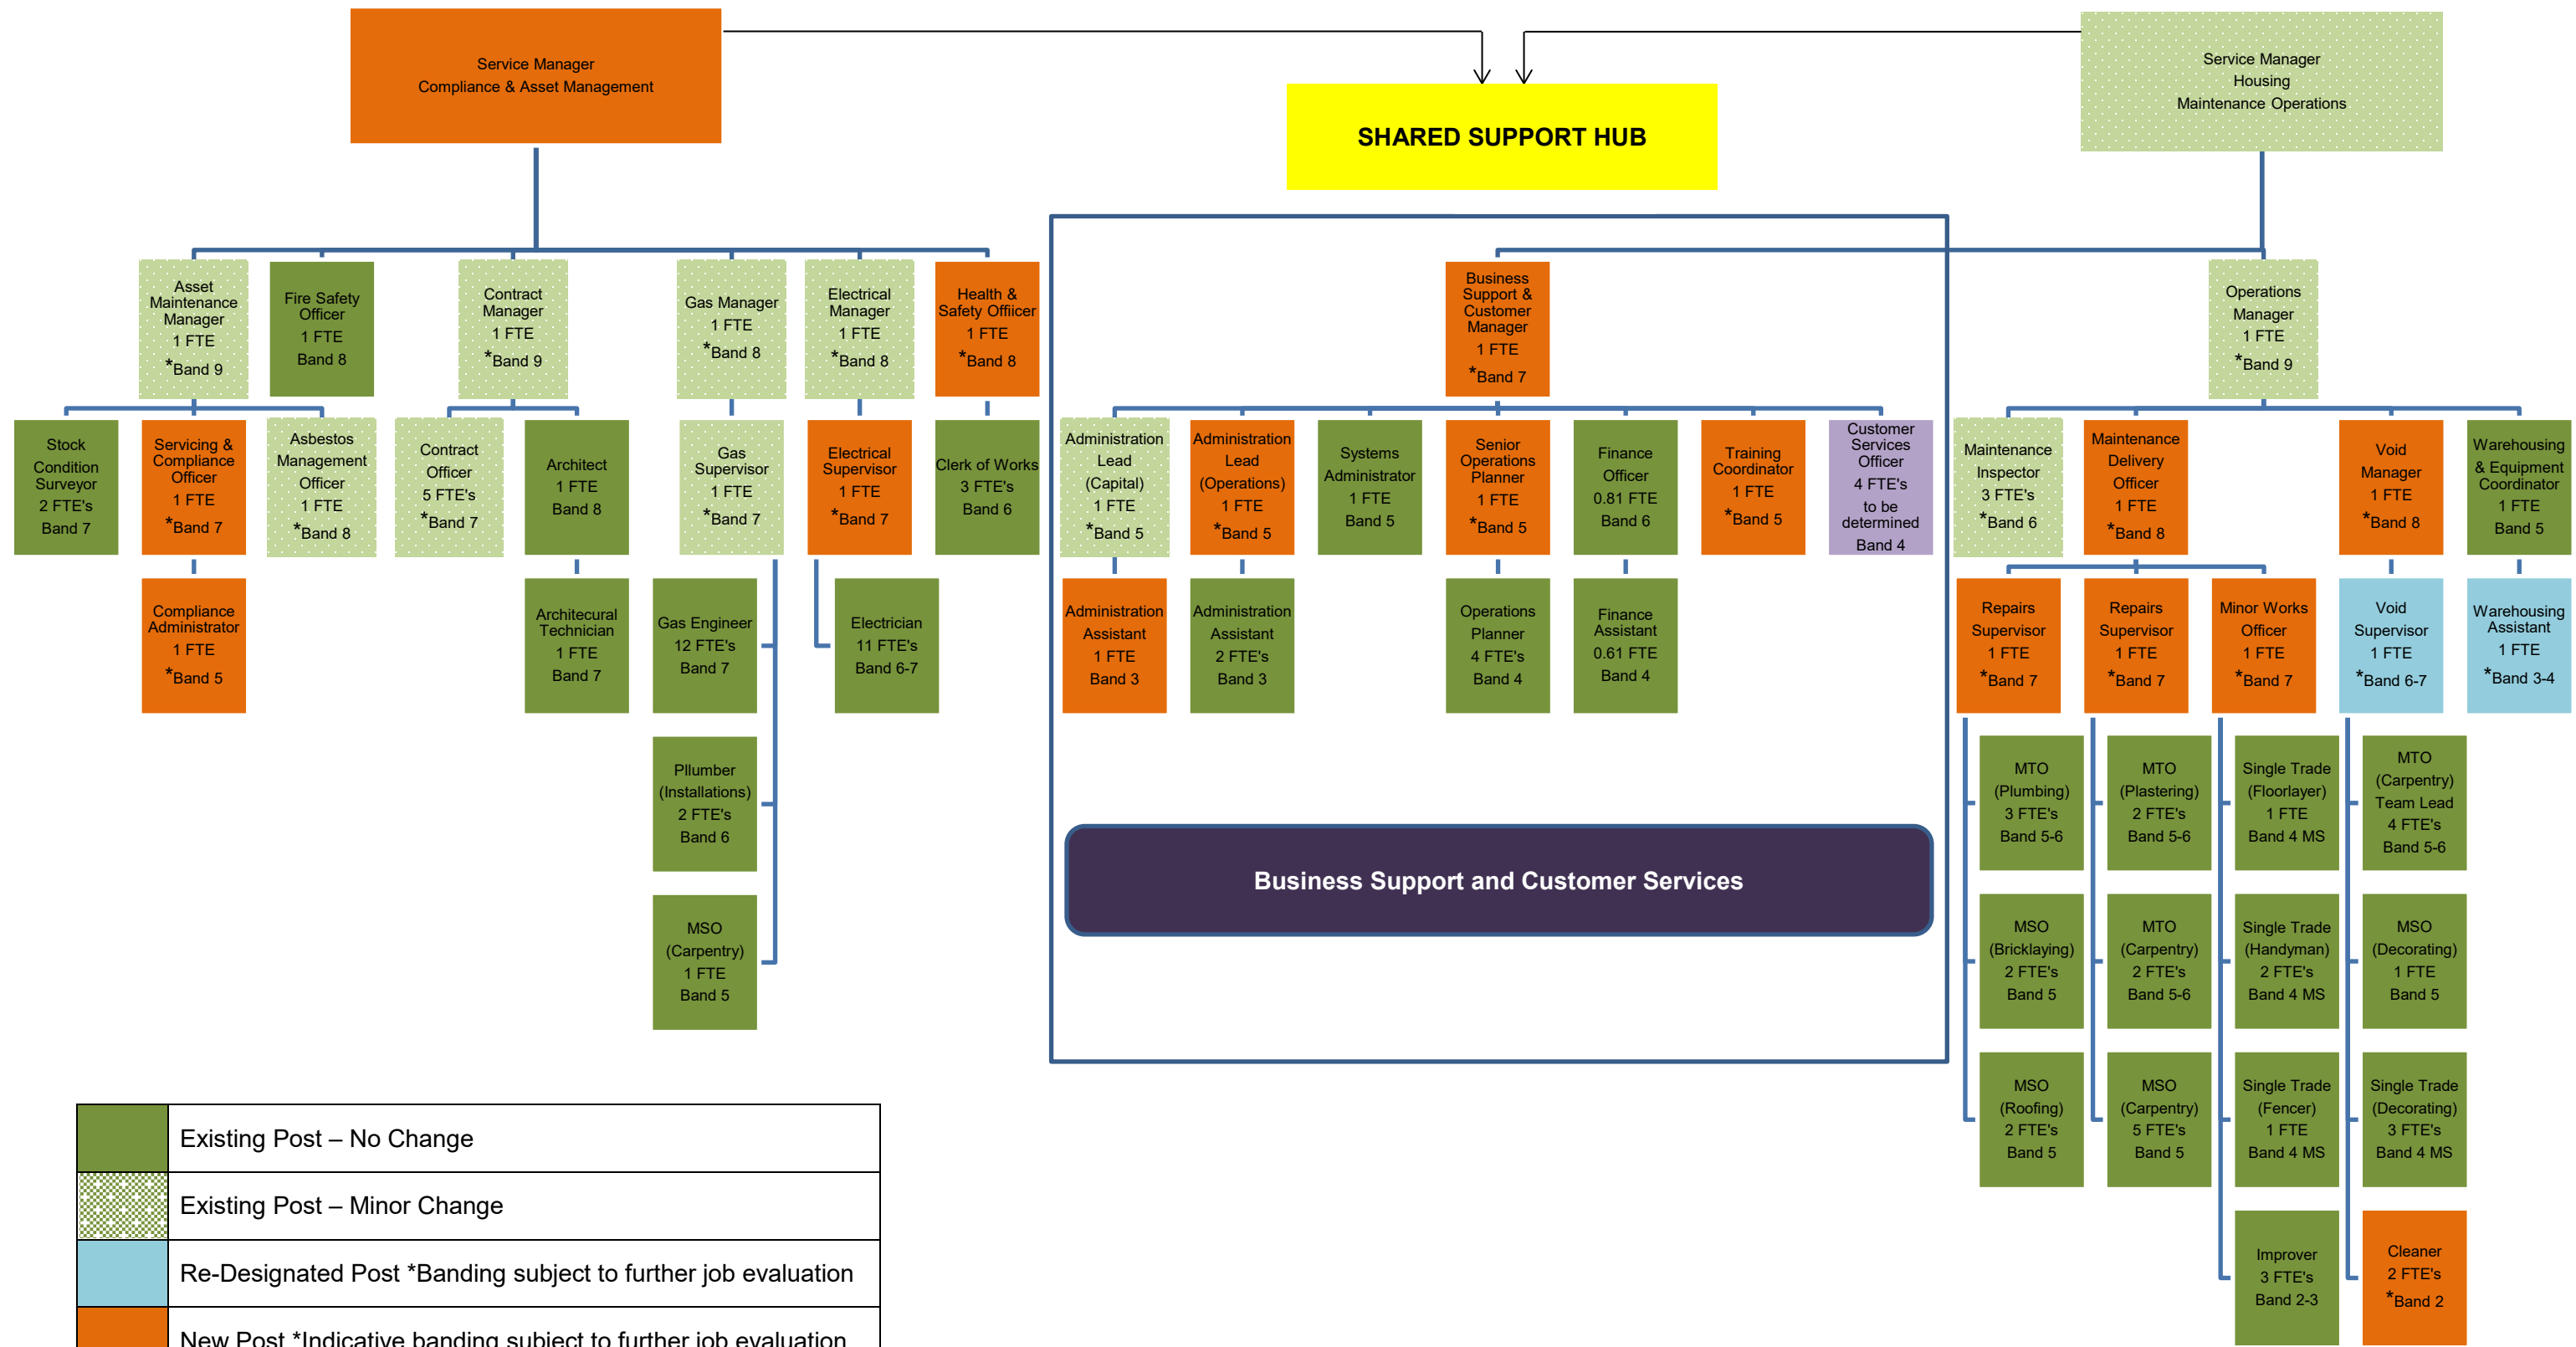

Housing Maintenance (Compliance & Asset Management)

Housing Maintenance (Operations)

	Existing Post – No Change
	Existing Post – Minor Change
	Re-Designated Post *Banding subject to further job evaluation
	New Post *Indicative banding subject to further job evaluation
	Existing Posts to transfer from other areas of the Council